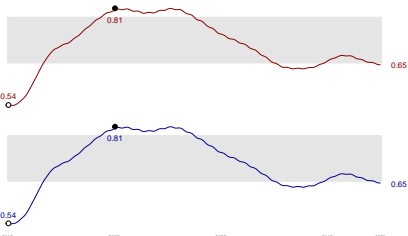

Dry Wet

Adult crocodile

High Climate – Low Development

High Climate – Medium Development

High Climate – High Development

Medium Climate – Low Development

Medium Climate – Medium Development

Medium Climate – High Development

Low Climate – Low Development

Low Climate – Medium Development

Low Climate – High Development