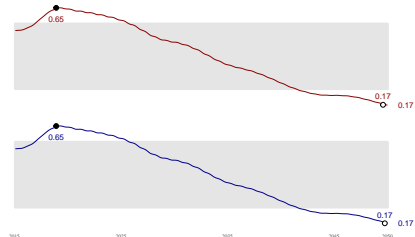

Dry Wet

Adult crocodile

High Climate – Low Development

High Climate – Medium Development

High Climate – High Development

Medium Climate – Low Development

Medium Climate – Medium Development

Medium Climate – High Development

Low Climate – Low Development

Low Climate – Medium Development

Low Climate – High Development