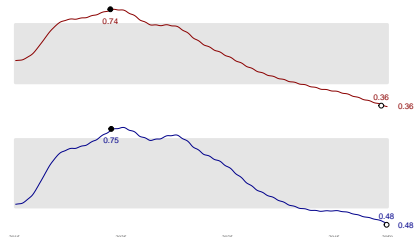

Dry Wet

Adult crocodile

High Climate – Low Development

High Climate – Medium Development

High Climate – High Development

Medium Climate – Low Development

Medium Climate – Medium Development

Medium Climate – High Development

Low Climate – Low Development

Low Climate – Medium Development

Low Climate – High Development