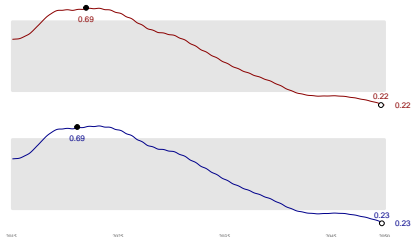

Dry Wet

Adult crocodile

High Climate – Low Development

High Climate – Medium Development

High Climate – High Development

Medium Climate – Low Development

Medium Climate – Medium Development

Medium Climate – High Development

Low Climate – Low Development

Low Climate – Medium Development

Low Climate – High Development