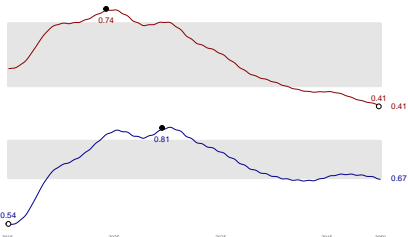

Dry Wet

Adult crocodile

High Climate – Low Development

High Climate – Medium Development

High Climate – High Development

Medium Climate – Low Development

Medium Climate – Medium Development

Medium Climate – High Development

Low Climate – Low Development

Low Climate – Medium Development

Low Climate – High Development