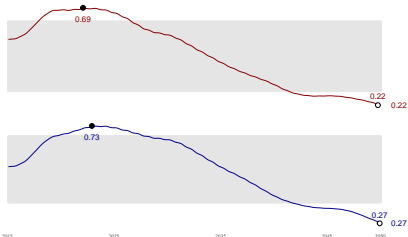

Dry Wet

Adult crocodile

High Climate – Low Development

High Climate – Medium Development

High Climate – High Development

Medium Climate – Low Development

Medium Climate – Medium Development

Medium Climate – High Development

Low Climate – Low Development

Low Climate – Medium Development

Low Climate – High Development