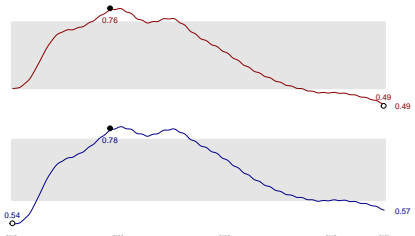

Dry Wet

Adult crocodile

High Climate – Low Development

High Climate – Medium Development

High Climate – High Development

Medium Climate – Low Development

Medium Climate – Medium Development

Medium Climate – High Development

Low Climate – Low Development

Low Climate – Medium Development

Low Climate – High Development