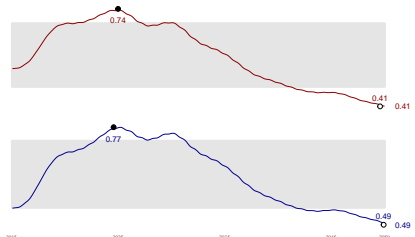

Dry Wet

Adult crocodile

High Climate – Low Development

High Climate – Medium Development

High Climate – High Development

Medium Climate – Low Development

Medium Climate – Medium Development

Medium Climate – High Development

Low Climate – Low Development

Low Climate – Medium Development

Low Climate – High Development